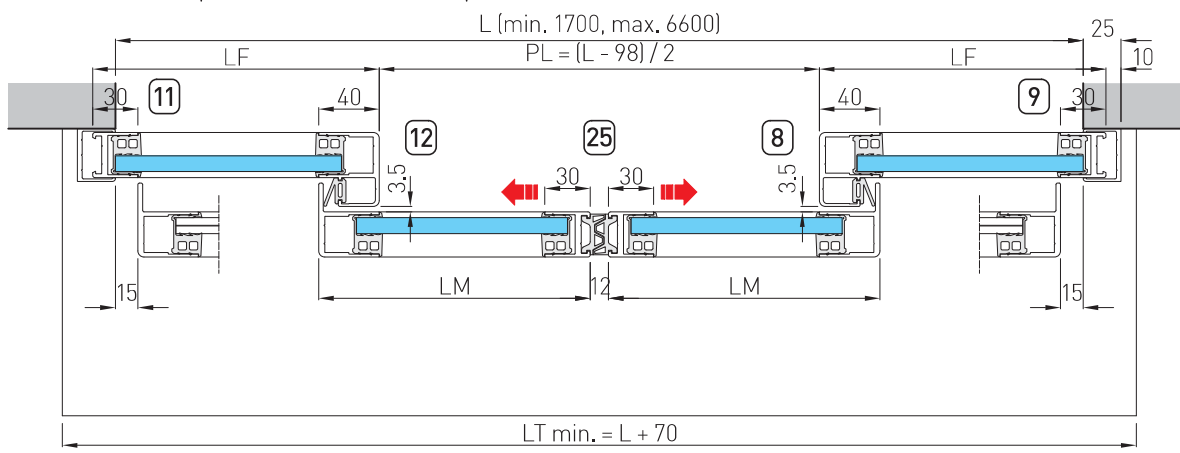

42. Vertical and horizontal section of 2 moving door wings and 2 fixed door wings (french version)

T47

Valor only (not Rex-S)

Horizontal section

Vertical section