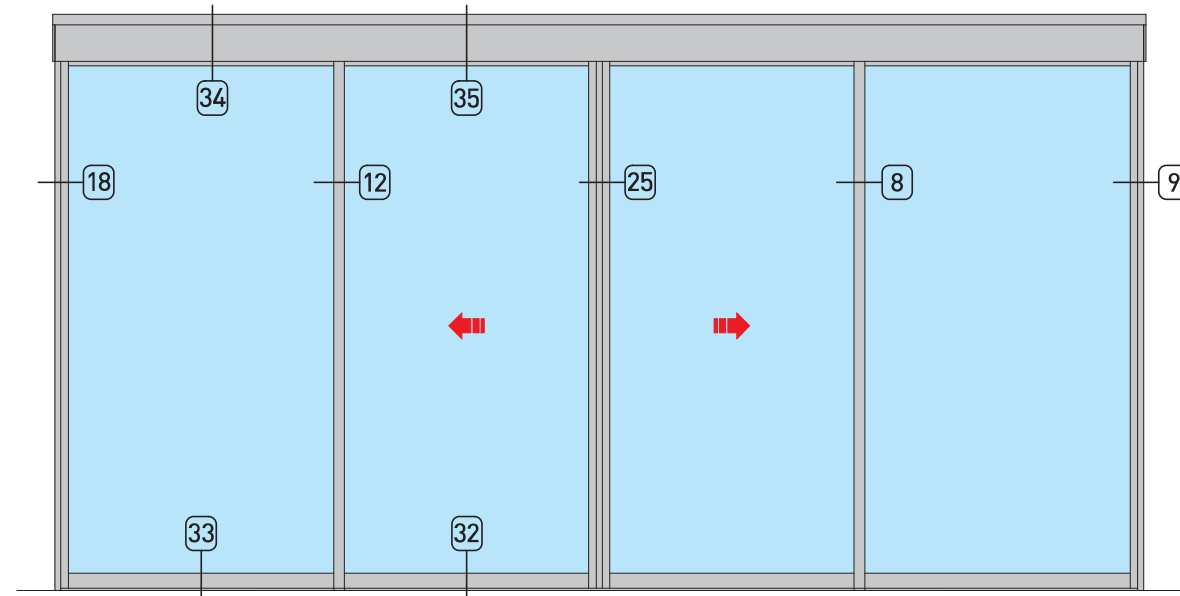

42. Vertical and horizontal section of 2 moving door wings and 2 fixed door wings (french version)

T47

Valor only (not Rex-S)

Horizontal section

Vertical section