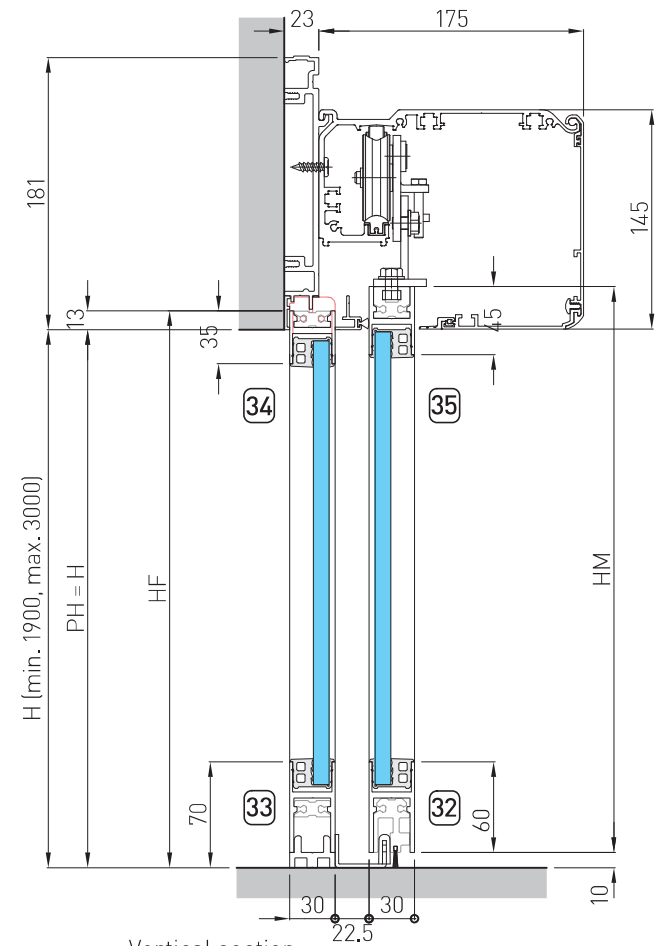

42. Vertical and horizontal section of 2 moving door wings and 2 fixed door wings (french version)

T47

Valor only (not Rex-S)

Horizontal section

Vertical section