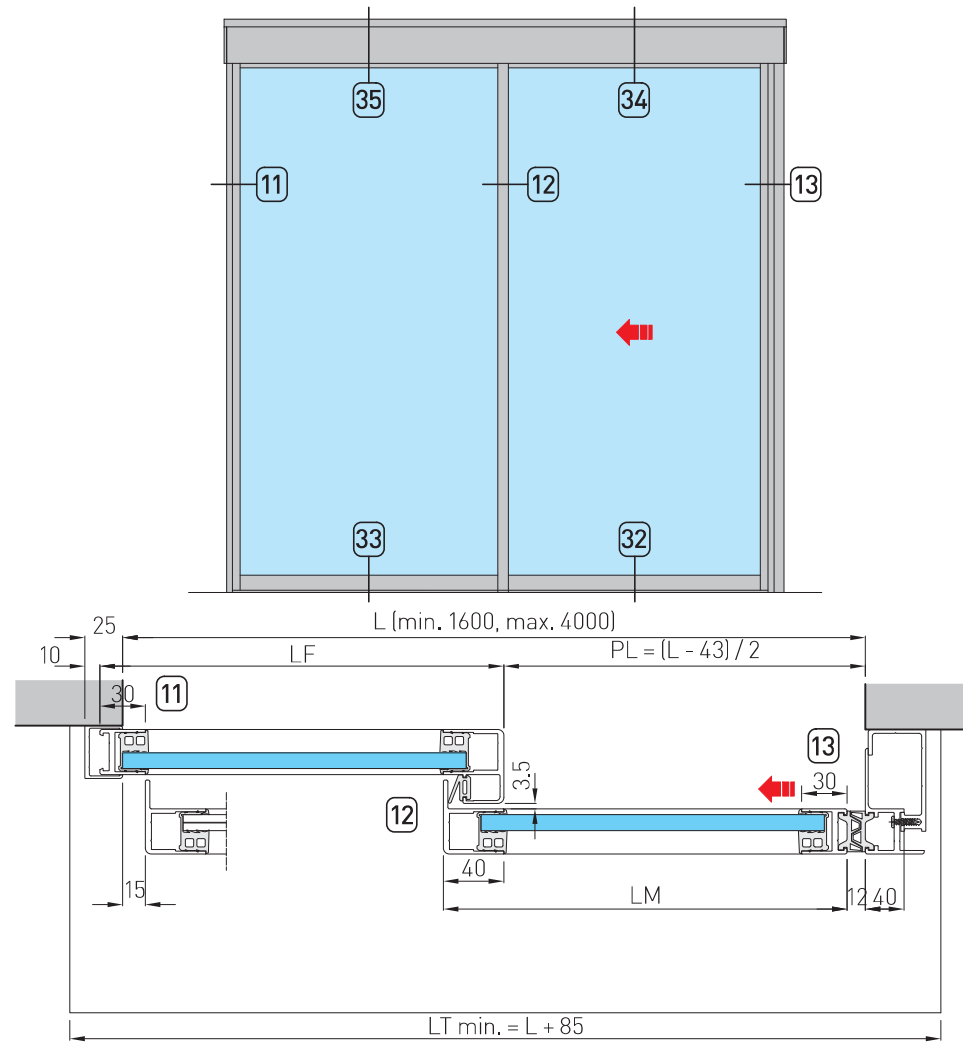

27. Vertical and horizontal section of 1 moving door wing and 1 fixed door wing with left-hand opening (french version)

T32

Valor only (not Rex-S)

Horizontal section

Vertical section