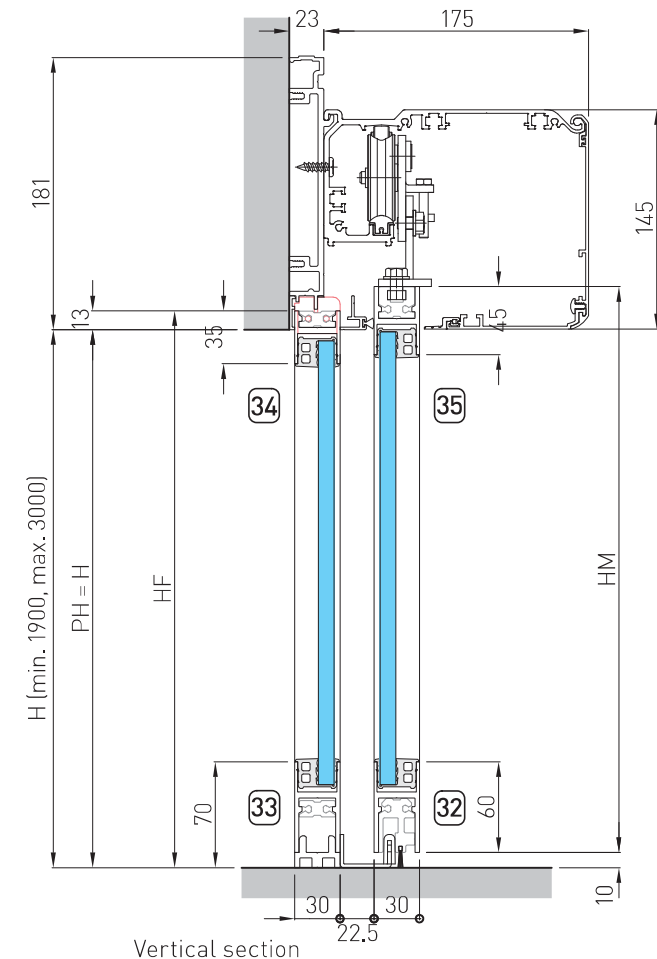

27. Vertical and horizontal section of 1 moving door wing and 1 fixed door wing with left-hand opening (french version)

T32

Valor only (not Rex-S)

Horizontal section

Vertical section